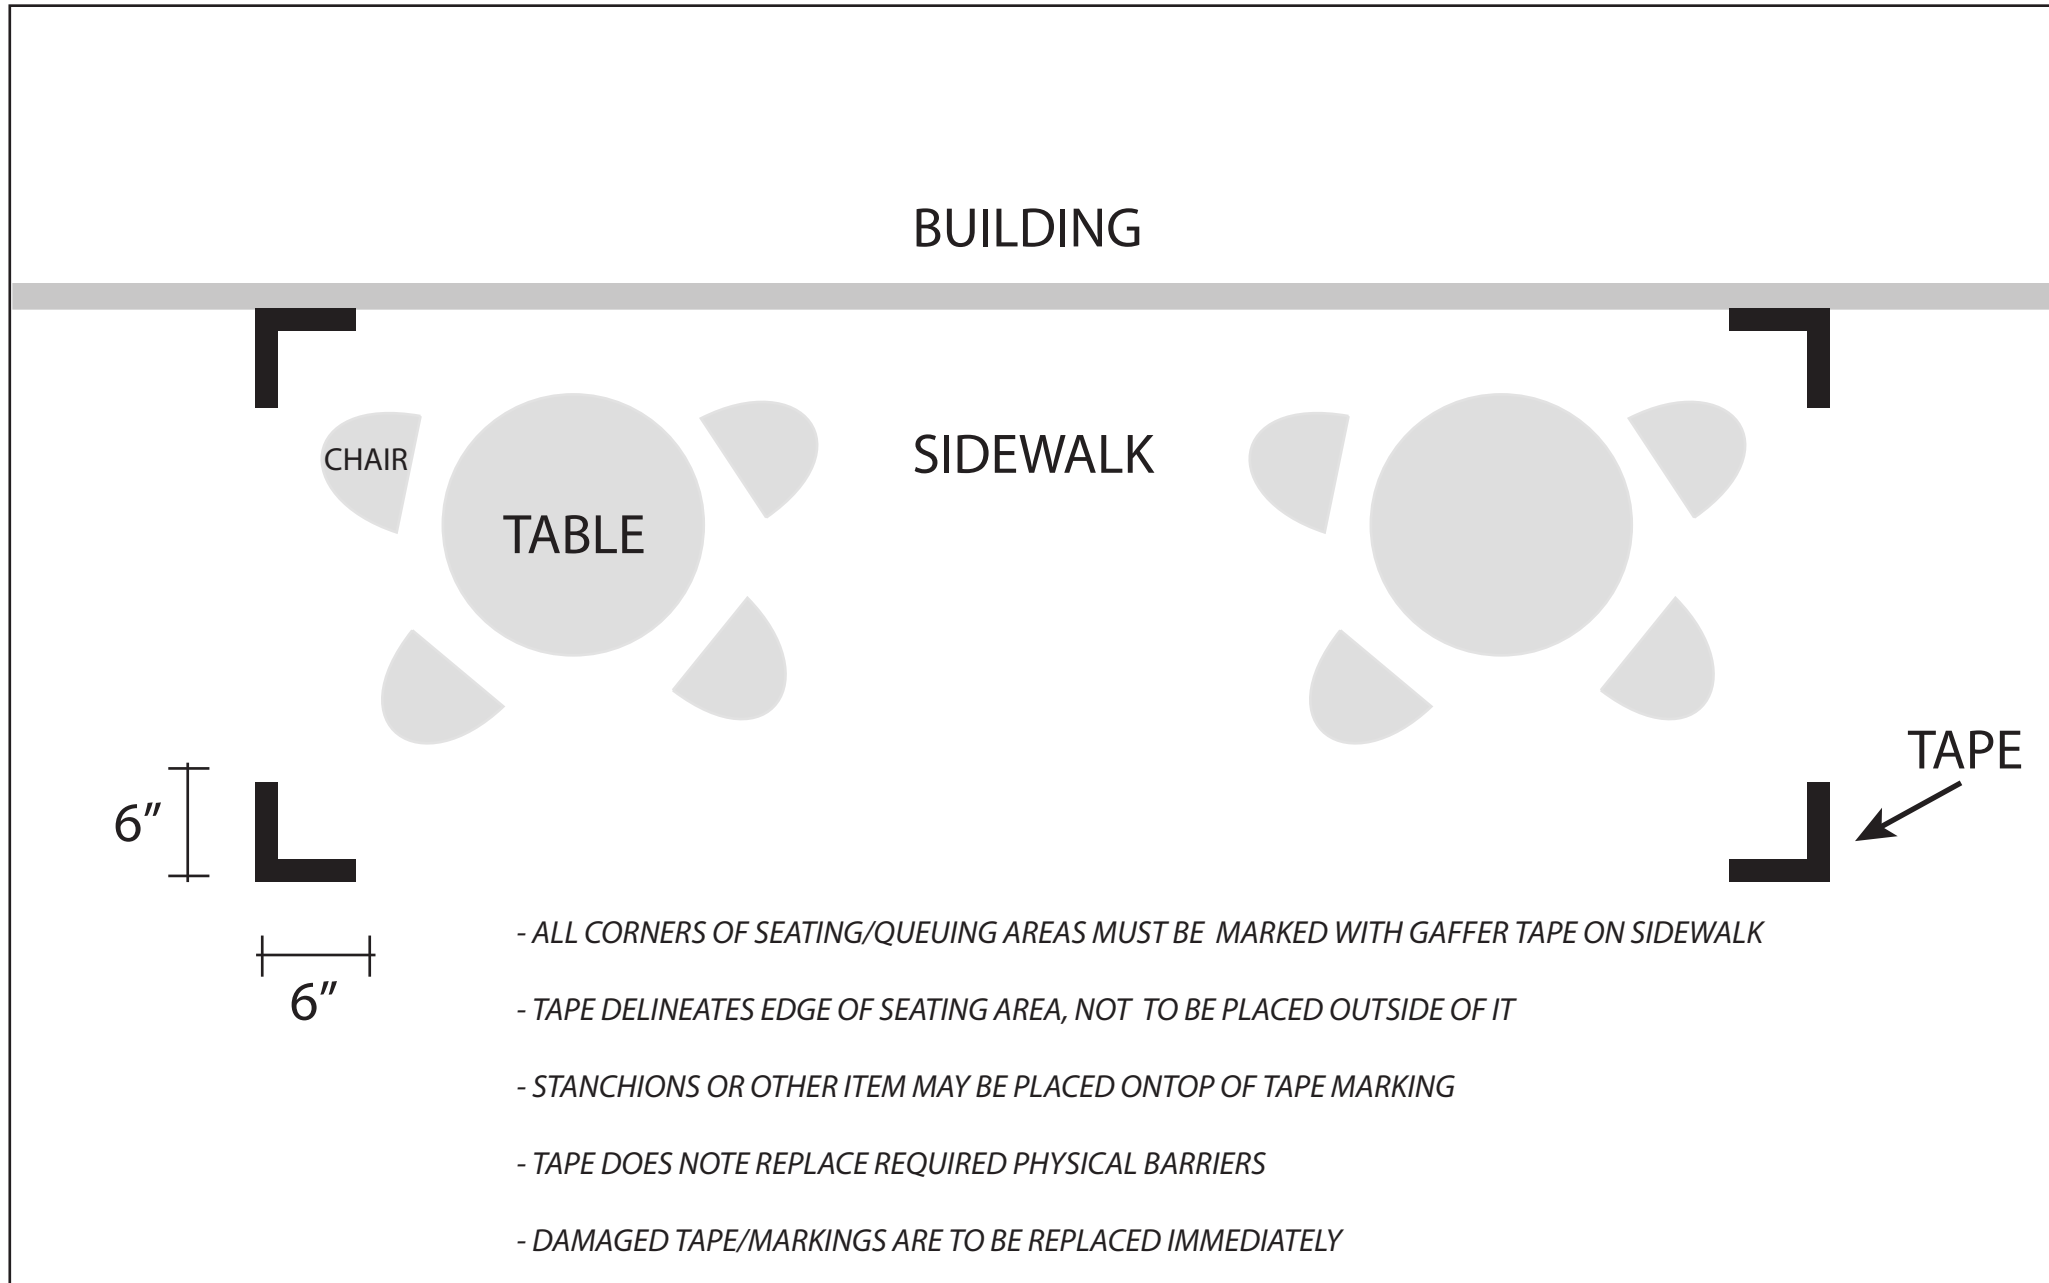

# CAFE SEATING CONCEPTUAL DIAGRAM - SEATING / DISTANCING

NOT TO SCALE  
 CONCEPTUAL DRAWING ONLY  
 SITE CONDITIONS AND LAYOUT MAY VARY

MARK CORNERS OF SEATING AREA WITH GAFFER TAPE  
 ON SIDEWALK TO DELINEATE BOUNDARY.

# CAFE SEATING CONCEPTUAL DIAGRAM - MARKINGS

NOT TO SCALE  
CONCEPTUAL DRAWING ONLY  
SITE CONDITIONS AND LAYOUT MAY VARY

MARK CORNERS OF SEATING AREA WITH GAFFER TAPE  
ON SIDEWALK TO DELINEATE BOUNDARY.

# CAFE SEATING CONCEPTUAL DIAGRAM - QUEUING MARKINGS

NOT TO SCALE  
CONCEPTUAL DRAWING ONLY  
SITE CONDITIONS AND LAYOUT MAY VARY

MARK CORNERS OF QUEUING AREA WITH GAFFER TAPE  
ON SIDEWALK TO DELINEATE BOUNDARY.