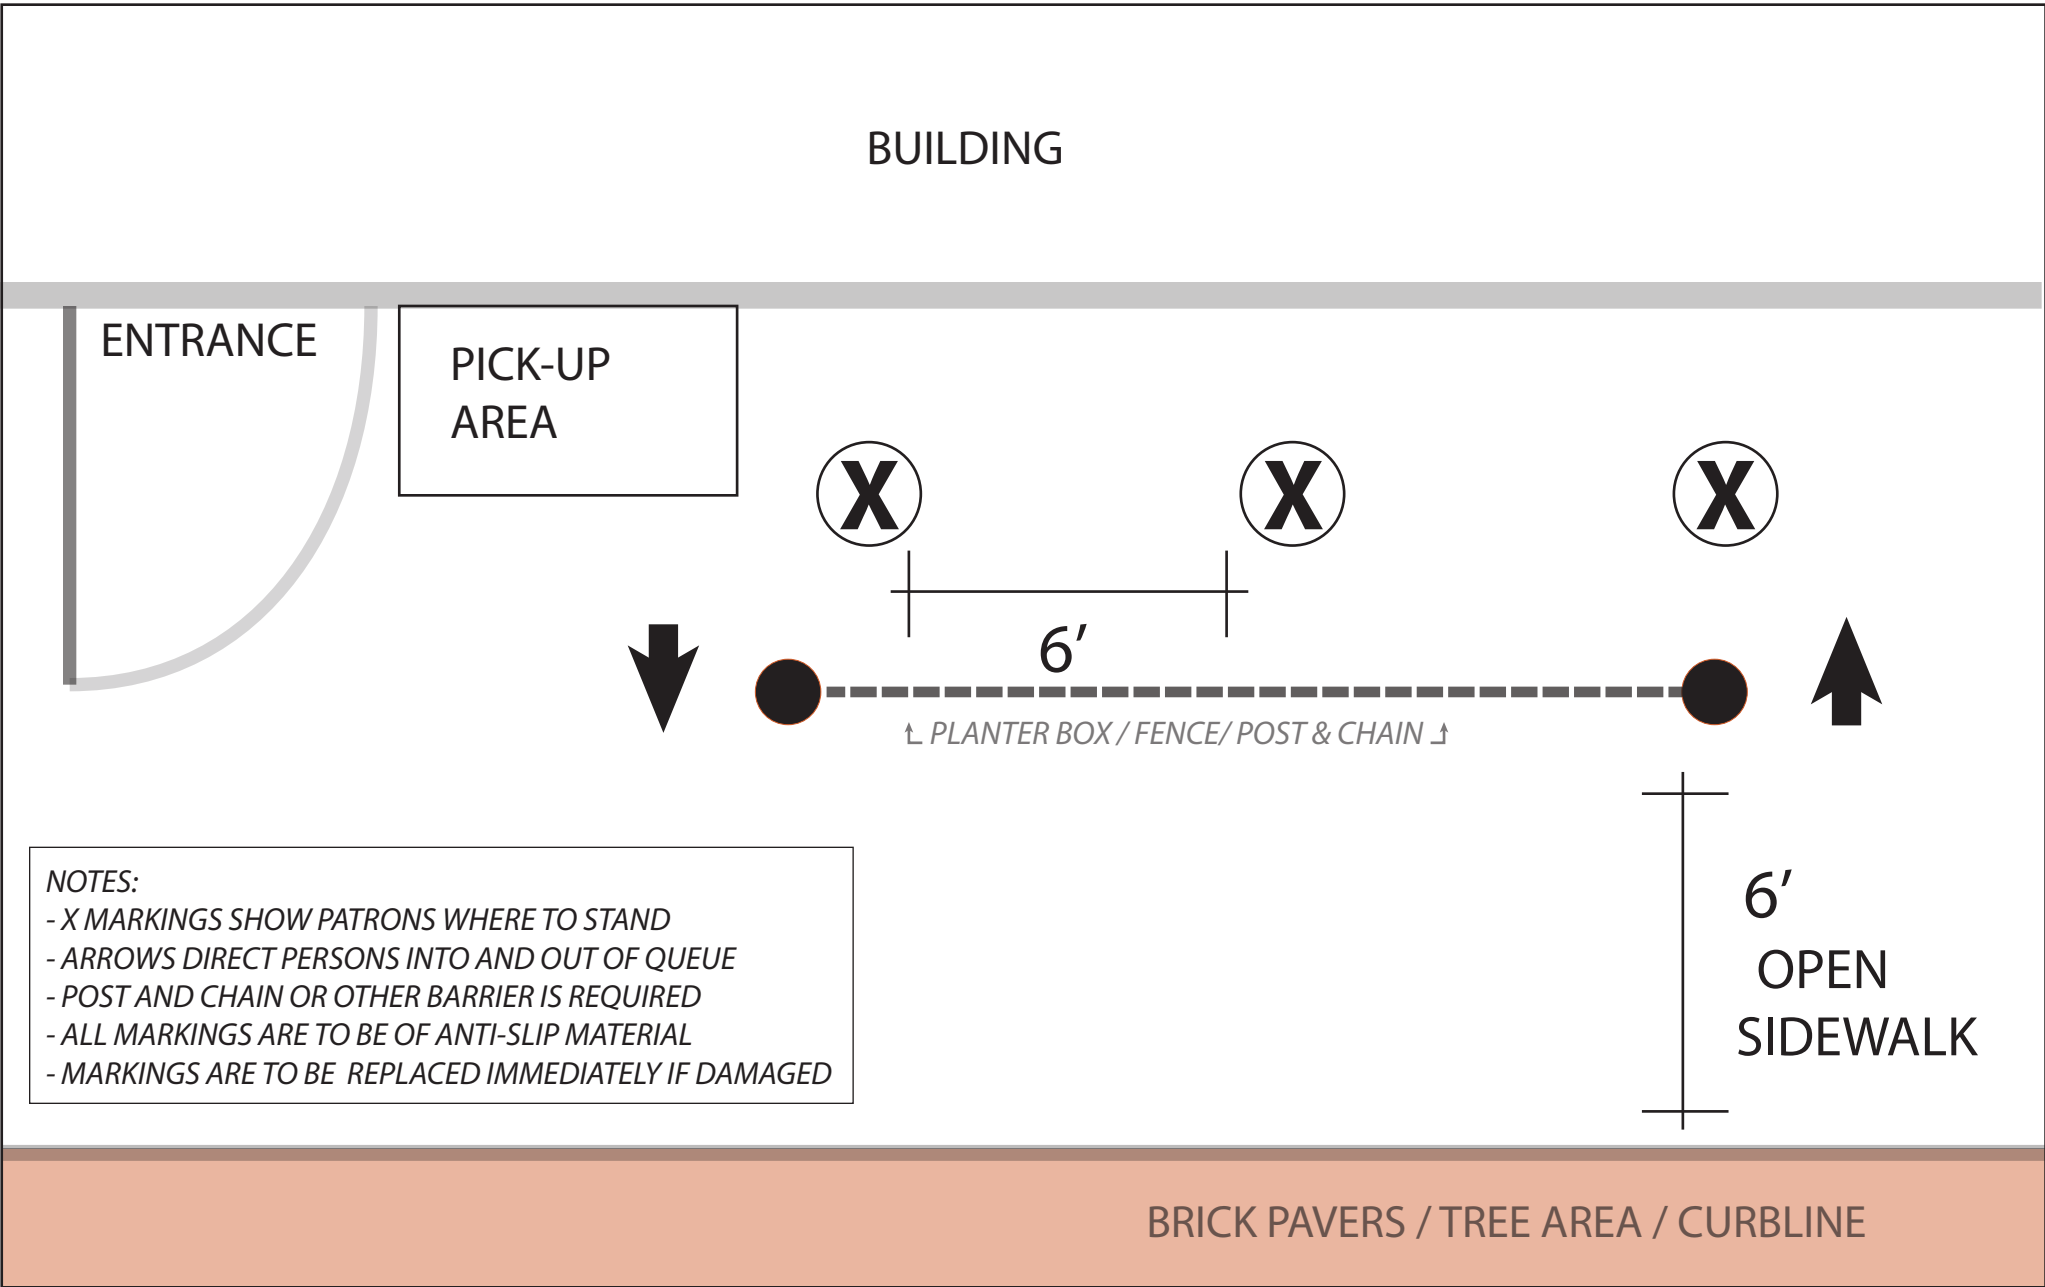

# CAFE SEATING CONCEPTUAL DIAGRAM - SEATING / DISTANCING

NOT TO SCALE  
 CONCEPTUAL DRAWING ONLY  
 SITE CONDITIONS AND LAYOUT MAY VARY

MARK CORNERS OF SEATING AREA WITH GAFFER TAPE  
 ON SIDEWALK TO DELINEATE BOUNDARY.

# CAFE SEATING CONCEPTUAL DIAGRAM - MARKINGS

NOT TO SCALE  
CONCEPTUAL DRAWING ONLY  
SITE CONDITIONS AND LAYOUT MAY VARY

MARK CORNERS OF SEATING AREA WITH GAFFER TAPE  
ON SIDEWALK TO DELINEATE BOUNDARY.

# CAFE SEATING CONCEPTUAL DIAGRAM - QUEUING MARKINGS

NOT TO SCALE  
CONCEPTUAL DRAWING ONLY  
SITE CONDITIONS AND LAYOUT MAY VARY

MARK CORNERS OF QUEUING AREA WITH GAFFER TAPE  
ON SIDEWALK TO DELINEATE BOUNDARY.