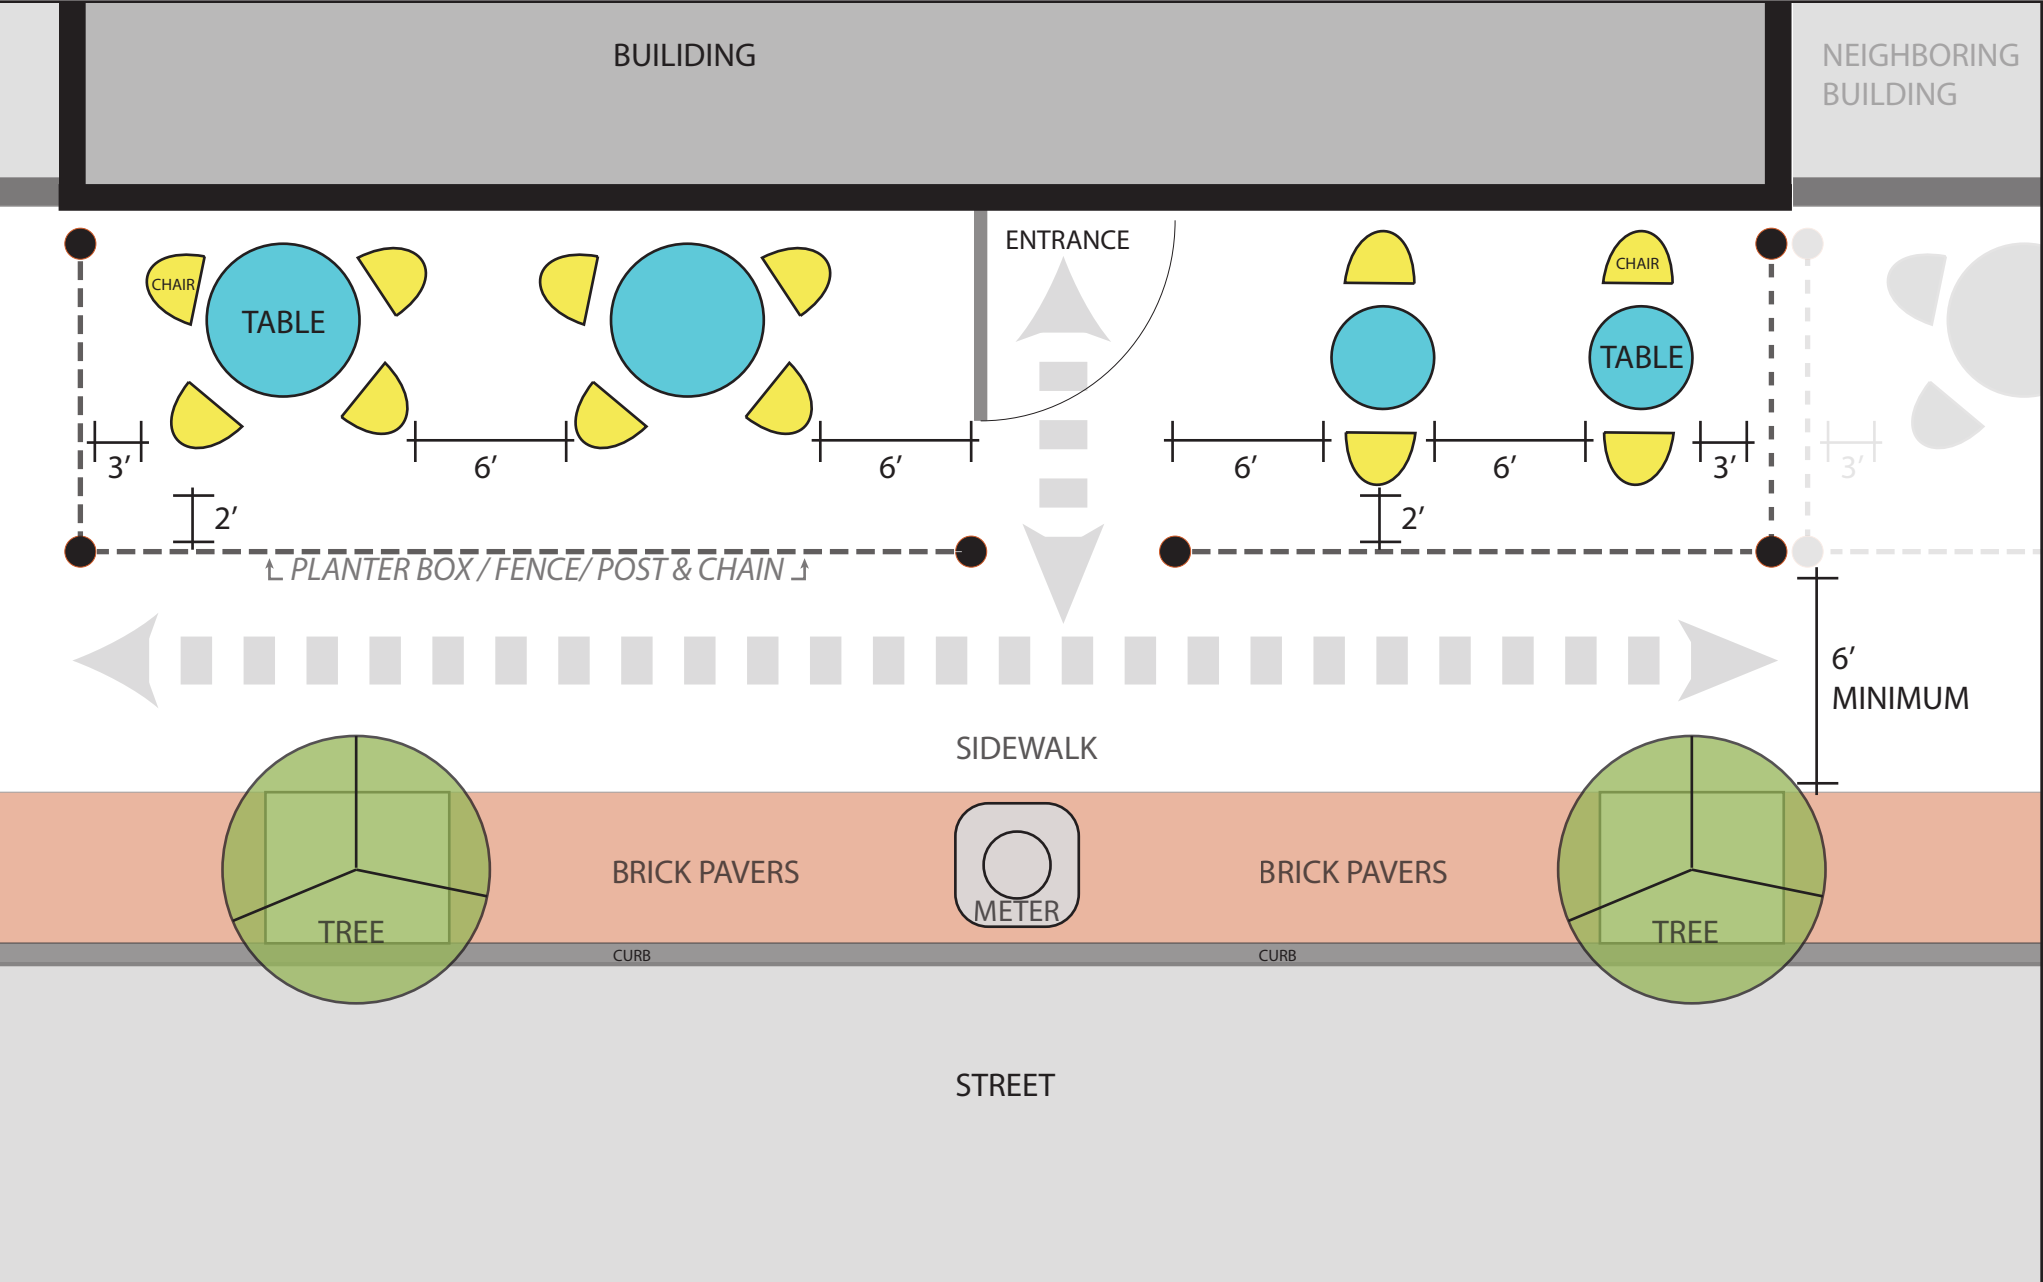

# CAFE SEATING CONCEPTUAL DIAGRAM - SEATING / DISTANCING

NOT TO SCALE  
 CONCEPTUAL DRAWING ONLY  
 SITE CONDITIONS AND LAYOUT MAY VARY

MARK CORNERS OF SEATING AREA WITH GAFFER TAPE  
 ON SIDEWALK TO DELINEATE BOUNDARY.

# CAFE SEATING CONCEPTUAL DIAGRAM - MARKINGS

NOT TO SCALE  
CONCEPTUAL DRAWING ONLY  
SITE CONDITIONS AND LAYOUT MAY VARY

MARK CORNERS OF SEATING AREA WITH GAFFER TAPE  
ON SIDEWALK TO DELINEATE BOUNDARY.

# CAFE SEATING CONCEPTUAL DIAGRAM - QUEUING MARKINGS

NOT TO SCALE  
CONCEPTUAL DRAWING ONLY  
SITE CONDITIONS AND LAYOUT MAY VARY

MARK CORNERS OF QUEUING AREA WITH GAFFER TAPE  
ON SIDEWALK TO DELINEATE BOUNDARY.